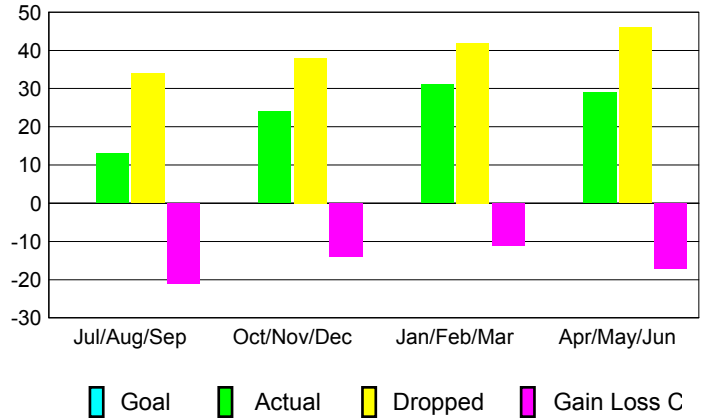

Membership Results 2012-2013
Goal, New, Dropped, Gain/Loss