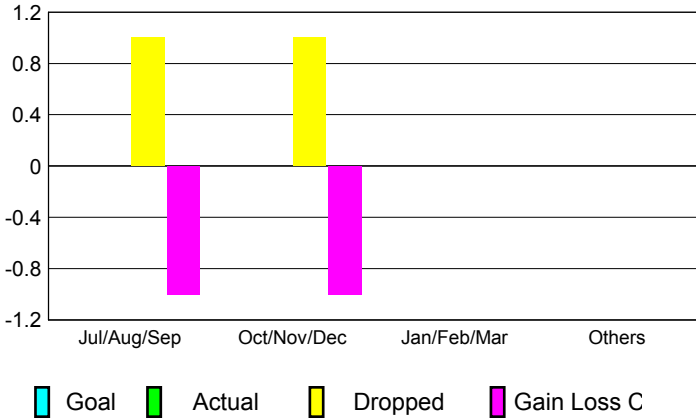

GMT: **MICHAEL BUTLER**

Location: **ARKANSAS**

GMT CA: **1**

CLUBS

Month	New Club Goal	Actual New Clubs	Actual Dropped Clubs	Gain/Loss of Clubs
2012-2013				
Jul/Aug/Sep	0	0	1	-1
Oct/Nov/Dec	0	0	1	-1
Jan/Feb/Mar	0	0	0	0
Apr/May/June	0	0	0	0
Totals	0	0	2	-2

Club Results 2012-2013
Goal, New, Dropped, Gain/Loss

MEMBERSHIP

Month	Net Memb Goal	Actual New Memb	Actual Dropped Memb	Gain/Loss of Memb
2012-2013				
Jul/Aug/Sep	0	13	34	-21
Oct/Nov/Dec	0	24	38	-14
Jan/Feb/Mar	0	31	42	-11
Apr/May/June	0	29	46	-17
Totals	0	97	160	-63